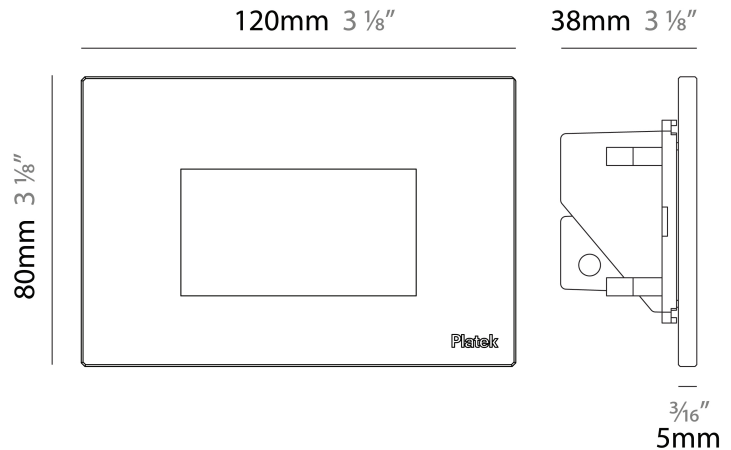

PROJECT	_____
TYPE	_____
SPECIFIER	_____
QUANTITY	_____
DATE	_____

SPIARE RECESSED

E9R150- _____ - _____
base number   Color   Finish
                         Temperature   Options

1. To build a product code in our configurator select the specify button on the base model # product page
2. To build a manual product code on this datasheet choose from the options listed below in blue font and add the suffix to the base model #

GENERAL

Series: Spiare
Brand: Platek
Division: Exterior
Mounting Type: Recessed
Mounting Location: Wall
Subcategory: Pedestrian

PHYSICAL

Shape: Square
Length (mm): 120
Length (in): 4 3/4
Height (mm): 80
Depth (mm): 37.5
Height (in): 3 1/8
Depth (in): 1 1/2
Light Distribution: Direct
Diffuser: Clear tempered glass
Fixture Finish: [BLK / WHI / GRY / COR / ANT / BRZ](#)
Fixture Material: Aluminum Die Cast

ELECTRICAL

Lamp Type: LED
Input Wattage (W): 6
Dimming: Non-Dimmable
Driver Included: No
Driver Location: Remote
Driver Type: Constant Voltage - 120 Vac
Driver Class: Class 2
Housing: ENCP4
Input Voltage (V): 120
Output Voltage (V): 24

LED

Number of LEDs: 1
Color Temperature (°K): [2700 / 3000 / 4000](#)
Max. Delivered Lumen (lm): 50
Nominal Lumen (lm): 400/415
CRI: >80 CRI
Lamp Life (hrs): 50000

OPTICAL

Beam Angle: Diffused

RATINGS AND CERTIFICATIONS

Certified By: Certified for North American Standards
IP rating: IP65
IK Rating: IK05