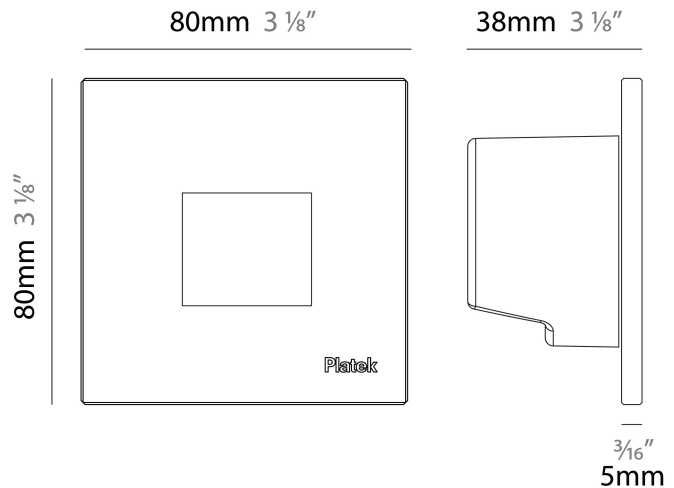

E9R147-

base number   Finish
Options

1. To build a product code in our configurator select the specify button on the base model # product page
2. To build a manual product code on this datasheet choose from the options listed below in blue font and add the suffix to the base model #

GENERAL

Series: Spiare _____
Brand: Platek _____
Division: Exterior _____
Mounting Type: Recessed _____
Mounting Location: Wall _____
Subcategory: Pedestrian _____

PHYSICAL

Shape: Square _____
Length (mm): 80 _____
Length (in): 3 1/8 _____
Height (mm): 80 _____
Depth (mm): 37.5 _____
Height (in): 3 1/8 _____
Depth (in): 1 1/2 _____
Light Distribution: Direct _____
Diffuser: Clear tempered glass _____
Fixture Finish: [BLK / WHI / GRY / COR / ANT / BRZ](#) _____
Fixture Material: Aluminum Die Cast _____

ELECTRICAL

Lamp Type: LED (Zhaga Standard) _____
Input Wattage (W): 6 _____
Dimming: Non-Dimmable _____
Driver Included: Yes _____
Driver Location: Remote _____
Driver Type: Constant Voltage - 120 Vac _____
Driver Class: Class 2 _____
Input Voltage (V): 120 _____
Output Voltage (V): 24 _____

LED

Number of LEDs: 1 _____
Color Temperature (°K): 3000 _____
Max. Delivered Lumen (lm): 10 _____
Nominal Lumen (lm): 250 _____
CRI: >80 CRI _____
Lamp Life (hrs): 50000 _____

OPTICAL

Beam Angle: Asymmetrical _____

RATINGS AND CERTIFICATIONS

Certified By: Certified for North American Standards _____
IP rating: IP65 _____
IK Rating: IK05 _____